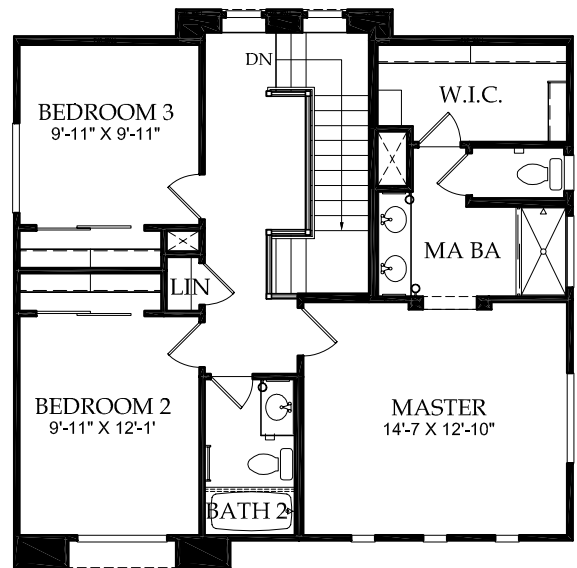

El Paseo at Sierra Morado

DRAWING NOT TO SCALE.

ALL MEASUREMENTS SHOWN ARE APPROXIMATE & NOT NECESSARILY TO SCALE. LOCATION, SIZE & CONSTRUCTION OF DOORS, WINDOWS, WALLS, FIREPLACES & ANY OTHER ITEMS DEPICTED MAY VARY DEPENDING ON ELEVATION PREFERENCE OR CHOICE OF OPTIONS & ARE SUBJECT TO CHANGE WITHOUT NOTICE. OWING TO NORMAL CONSTRUCTION TOLERANCES, THE ROOM SIZES SHOWN MAY VARY SLIGHTLY.

ELEVATION A
First Floor

ELEVATION A
Second Floor

1,870 S.F.
Portugas
PLAN 3232