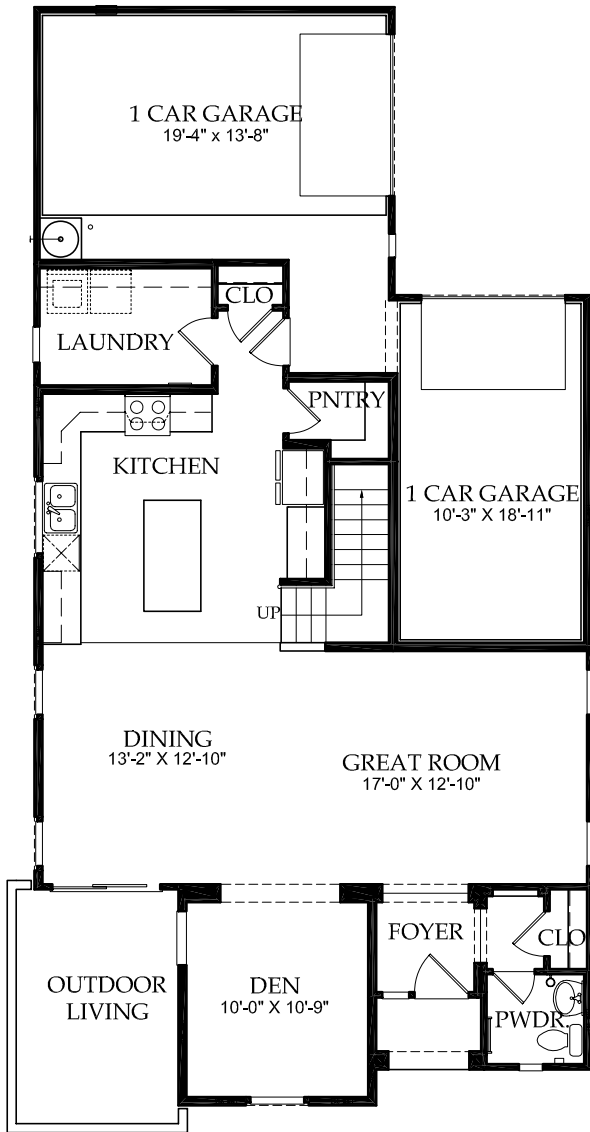

El Paseo at Sierra Morado

DRAWING NOT TO SCALE.

ALL MEASUREMENTS SHOWN ARE APPROXIMATE & NOT NECESSARILY TO SCALE. LOCATION, SIZE & CONSTRUCTION OF DOORS, WINDOWS, WALLS, FIREPLACES & ANY OTHER ITEMS DEPICTED MAY VARY DEPENDING ON ELEVATION PREFERENCE OR CHOICE OF OPTIONS & ARE SUBJECT TO CHANGE WITHOUT NOTICE. OWING TO NORMAL CONSTRUCTION TOLERANCES, THE ROOM SIZES SHOWN MAY VARY SLIGHTLY.

ELEVATION A
First Floor

ELEVATION A
Second Floor

1,870 S.F.
Portugas
PLAN 3232